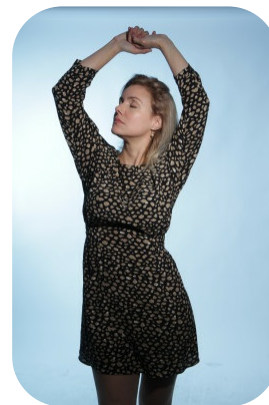

Meg de Carvalho

Age: 41-50	Height: 5ft2inch	Eye Colour: Brown	Accent: Mediterranean
Gender:F	Weight: 50kg	Waist: 28	
Location: London	Shoe Size: 6	Bust: 34	
Drives: No	Hair Color: Blonde	Hips: 38	

Talents
COMMERCIAL MODELS, EXTRAS