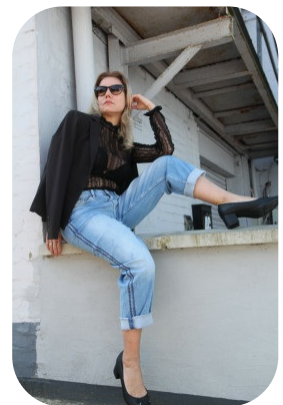

Meg de Carvalho

Age: 41-50	Height: 5ft2inch	Eye Colour: Brown	Accent: Mediterranean
Gender:F	Weight: 50kg	Waist: 28	
Location: London	Shoe Size: 6	Bust: 34	
Drives: No	Hair Color: Blonde	Hips: 38	

Talents
COMMERCIAL MODELS, EXTRAS